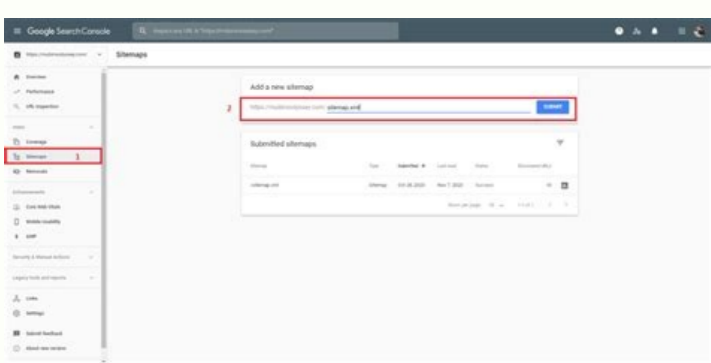

Search console sitemap format

Google search console sitemap format.