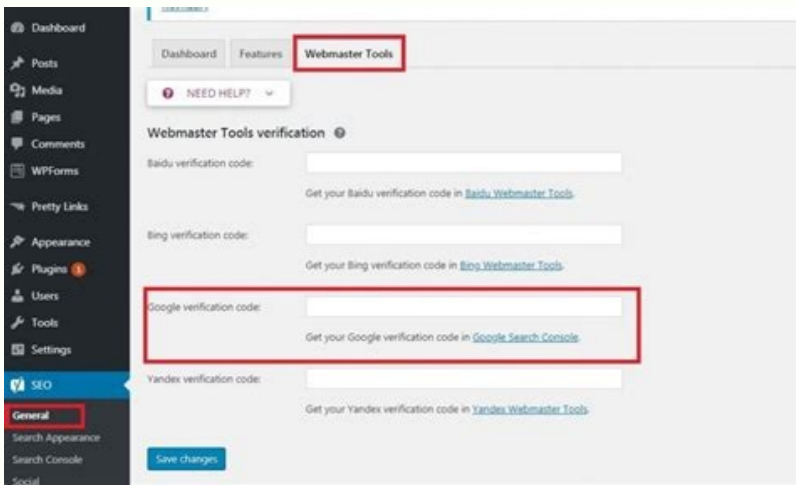

Search console sitemap format

Google search console sitemap format.