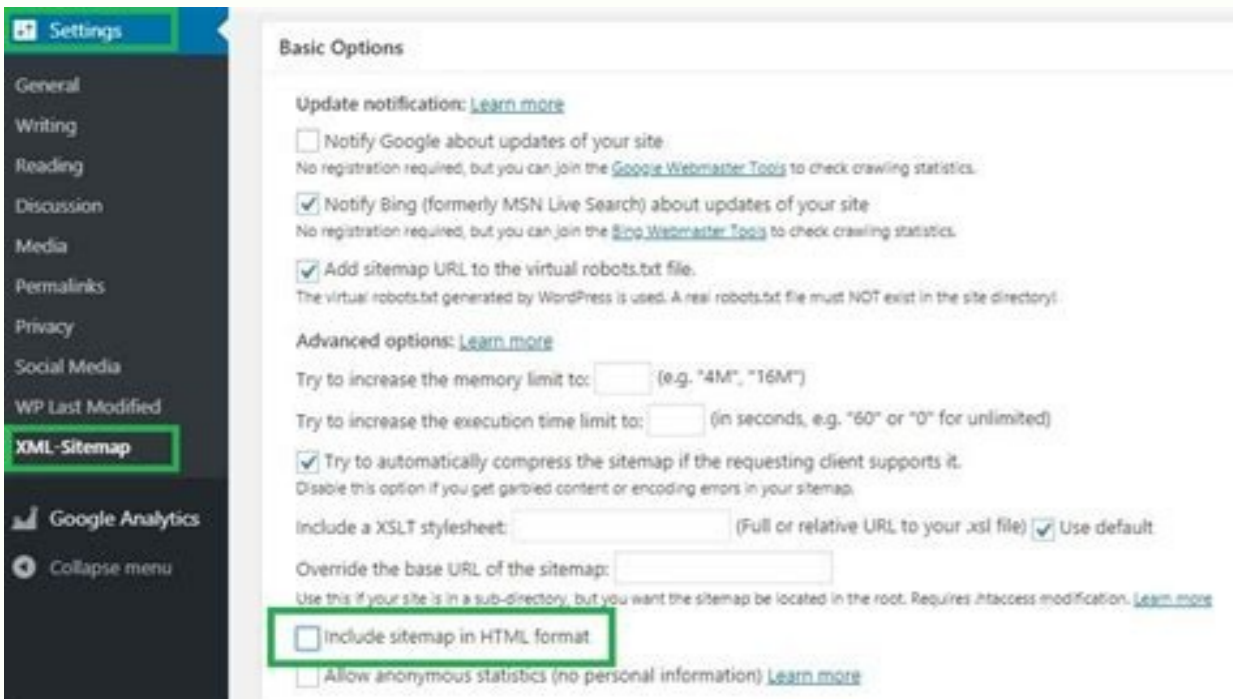

Search console sitemap format

Google search console sitemap format.